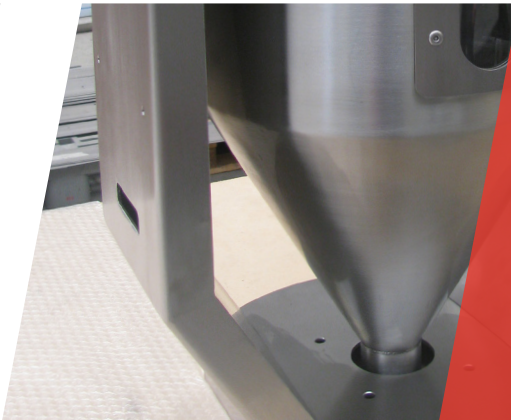

OPTI BLENDER